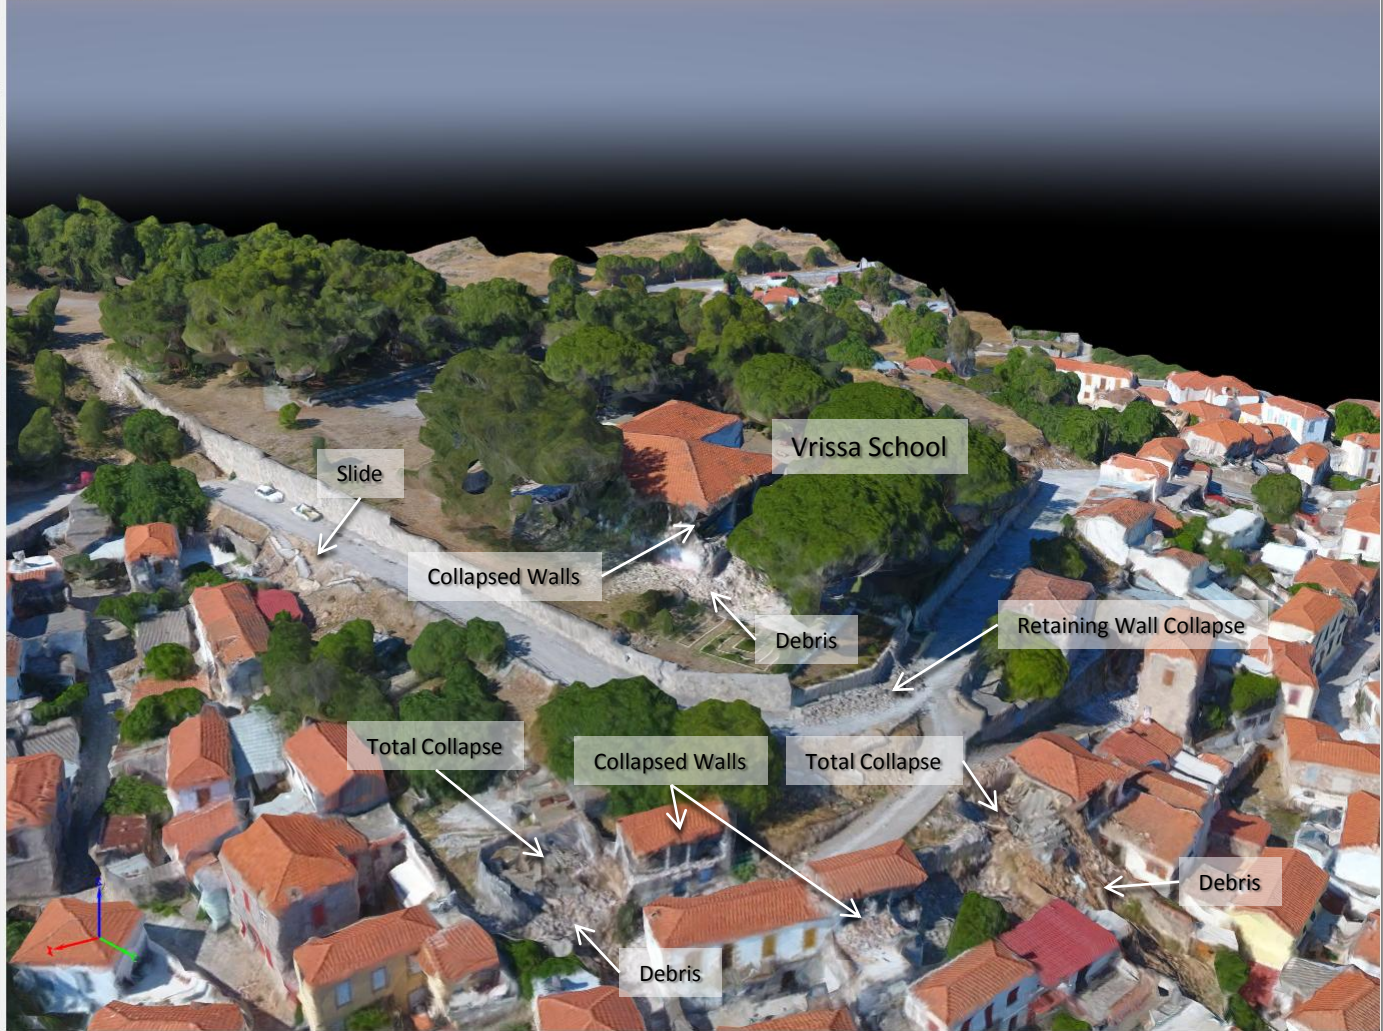

Create

Home

Map View

rayCloud

- Volumes
- Mosaic Editor
- Index Calculator

Layers

- Cameras
- Rays
- Tie Points
 - GCPs / MTPs
 - Automatic
- Point Clouds
 - Densified Point Cloud
 - Display Properties
 - Vrissa_group1_densified_poi
 - Point Groups
 - Unclassified
 - Deleted
 - Triangle Meshes
 - Display Properties
 - Mesh Vrissa_simplified_3d_mesh
 - Display Properties
 - Color
 - Shader
 - Textured
- Objects

Processing

Log Output

Create

Home

Map View

rayCloud

Volumes

Mosaic Editor