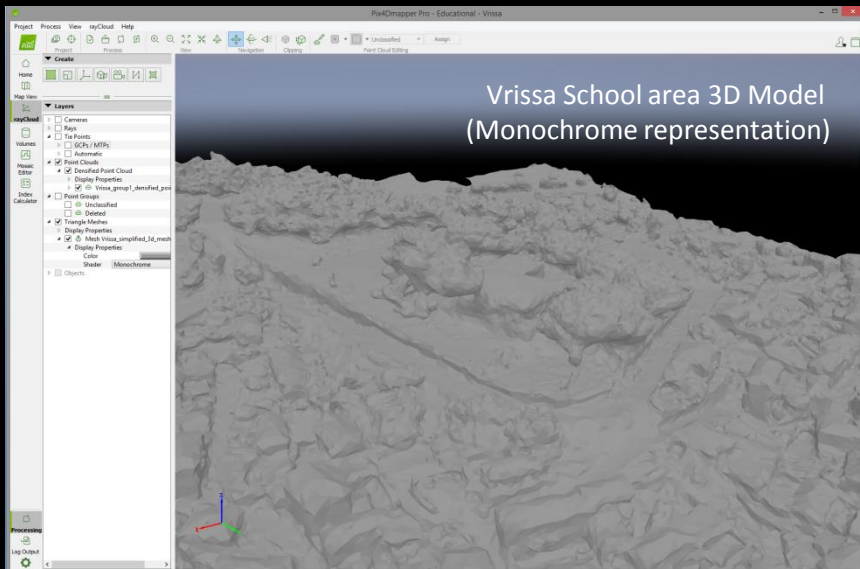

Vrissa Orthophotomap (zoom)

Collapse

Collapse

Collapse

Collapse

Collapse

Collapse

Collapse

Collapse

Collapse

Collapse
1 fatality

Collapse

Collapse

Collapse

Collapse

Collapse

Create

Home

Map View

rayCloud

- Volumes
- Mosaic Editor
- Index Calculator

Layers

- Cameras
- Rays
- Tie Points
 - GCPs / MTPs
 - Automatic
- Point Clouds
 - Densified Point Cloud
 - Display Properties
 - Vrissa_group1_densified_poi
 - Point Groups
 - Unclassified
 - Deleted
 - Triangle Meshes
 - Display Properties
 - Mesh Vrissa_simplified_3d_mesh
 - Display Properties
 - Color
 - Shader
 - Textured
- Objects

Processing

Log Output

Create

Home

Map View

rayCloud

Volumes

Mosaic Editor