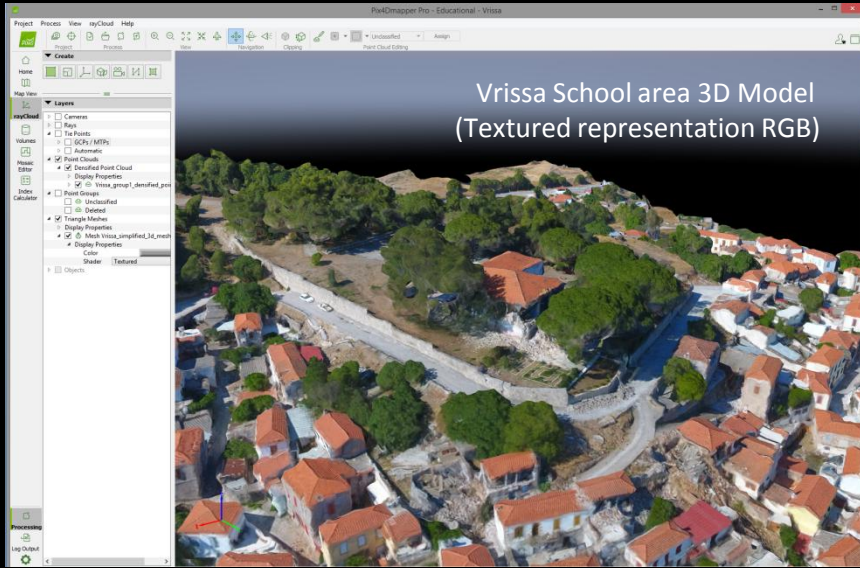

Vrissa Orthophotomap (zoom)

Collapse

Collapse

Collapse

Collapse

Collapse

Collapse

Collapse

Collapse

Collapse

Collapse
1 fatality

Collapse

Collapse

Collapse

Collapse

Collapse

Create

Home

Map View

rayCloud

- Volumes
- Mosaic Editor
- Index Calculator

Layers

- Cameras
- Rays
- Tie Points
 - GCPs / MTPs
 - Automatic
- Point Clouds
 - Densified Point Cloud
 - Display Properties
 - Vrissa_group1_densified_poi
 - Point Groups
 - Unclassified
 - Deleted
 - Triangle Meshes
 - Display Properties
 - Mesh Vrissa_simplified_3d_mesh
 - Display Properties
 - Color
 - Shader
 - Textured
- Objects