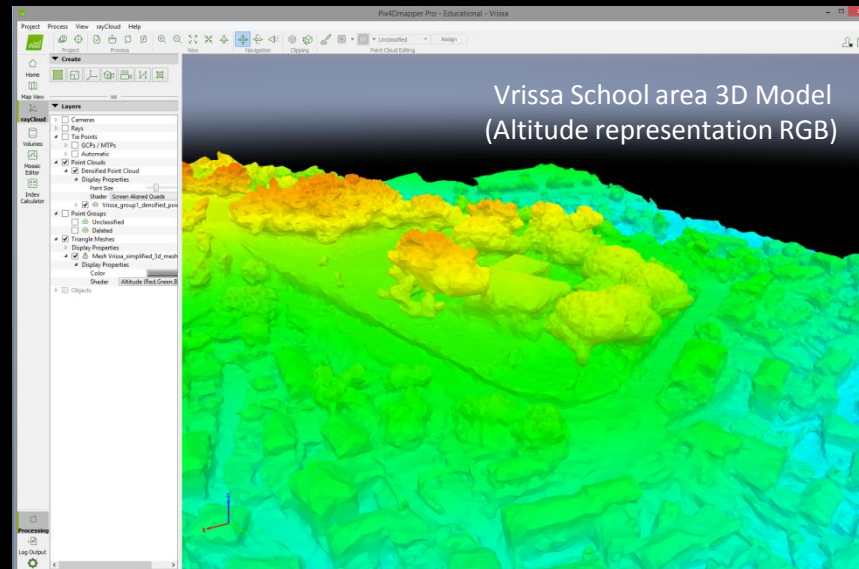

Collapse

Collapse

Collapse
1 fatality

Collapse

Collapse

Collapse

Collapse

Collapse

Create

Home

Map View

rayCloud

- Volumes
- Mosaic Editor
- Index Calculator

Layers

- Cameras
- Rays
- Tie Points
 - GCPs / MTPs
 - Automatic
- Point Clouds
 - Densified Point Cloud
 - Display Properties
 - Vrissa_group1_densified_poi
 - Point Groups
 - Unclassified
 - Deleted
 - Triangle Meshes
 - Display Properties
 - Mesh Vrissa_simplified_3d_mesh
 - Display Properties
 - Color
 - Shader
 - Textured
- Objects