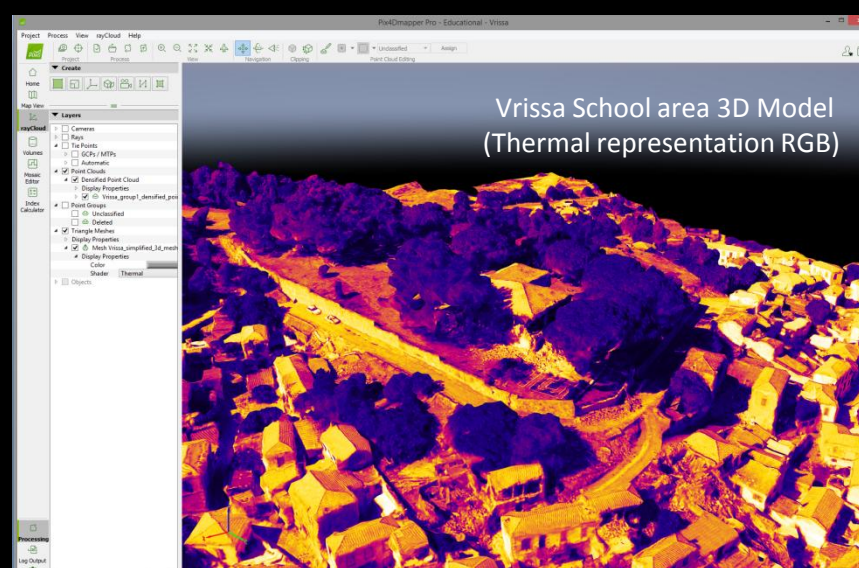

Create

Home

Map View

rayCloud

- Volumes
- Mosaic Editor
- Index Calculator

Layers

- Cameras
- Rays
- Tie Points
 - GCPs / MTPs
 - Automatic
- Point Clouds
 - Densified Point Cloud
 - Display Properties
 - Vrissa_group1_densified_poi
 - Point Groups
 - Unclassified
 - Deleted
 - Triangle Meshes
 - Display Properties
 - Mesh Vrissa_simplified_3d_mesh
 - Display Properties
 - Color
 - Shader
 - Textured
- Objects