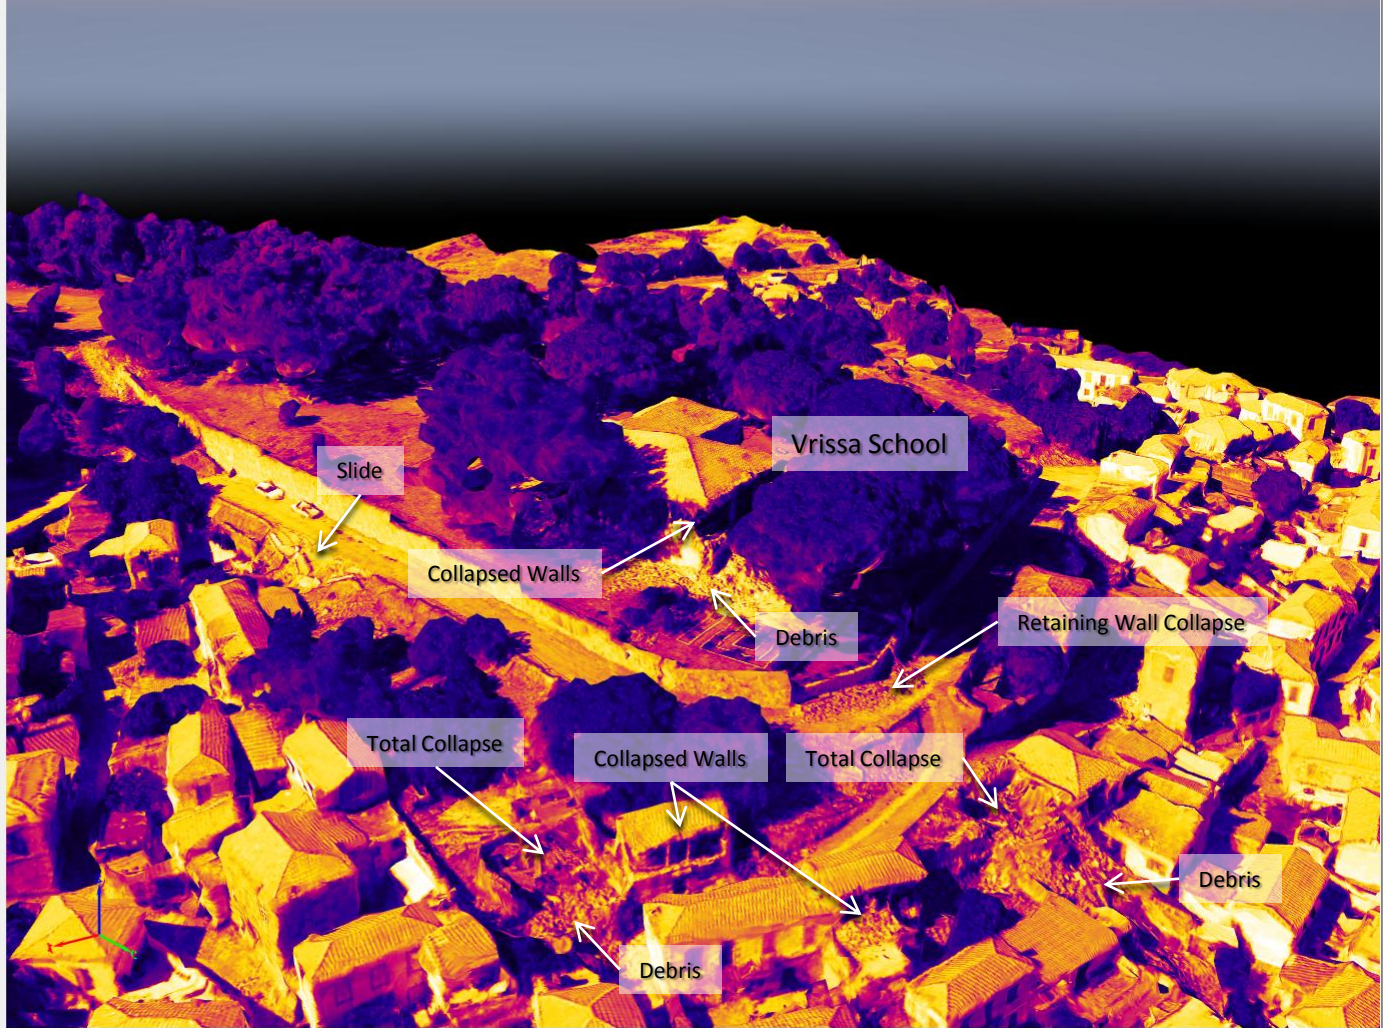

Create

Home

Map View

rayCloud

Volumes

Mosaic Editor

Index Calculator

Layers

- ☐ Cameras
- ☐ Rays
- ☐ Tie Points
  - ☐ GCPs / MTPs
  - ☐ Automatic
- ☒ Point Clouds
  - ☒ Densified Point Cloud
    - Display Properties
      - ☒ Vrissa_group1_densified_poi
  - ☐ Point Groups
    - ☐ Unclassified
    - ☐ Deleted
- ☒ Triangle Meshes
  - Display Properties
    - ☒ Mesh Vrissa_simplified_3d_mesh
      - Display Properties

Shader Thermal

☐ Objects

Processing

Log Output